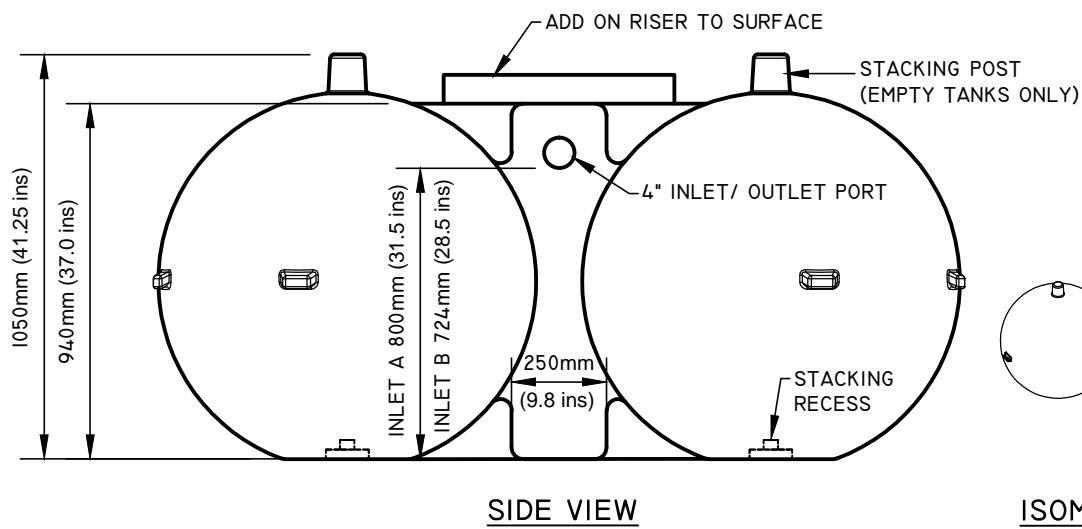

SERVICE MODELS	
PUMPOUT	PO 470
TRASH	TR 470
WATER	CIS 470

NOTE: DIMENSIONS AND VOLUMES ARE NOMINAL; MAXIMUM BURY DEPTH: 1.22M OR SURFACE MOUNT

www.premierplastics.com 1-800-661-4473

**BOBBLE TANK (ULTRA LOW PROFILE)**

MODEL BT470 - 2140 LITERS  
470 IMP. GAL

POLYETHYLENE

DATE: OCT 2018

SCALE: NTS

DRAWN: JZ

SHEET. No.

REV. 2