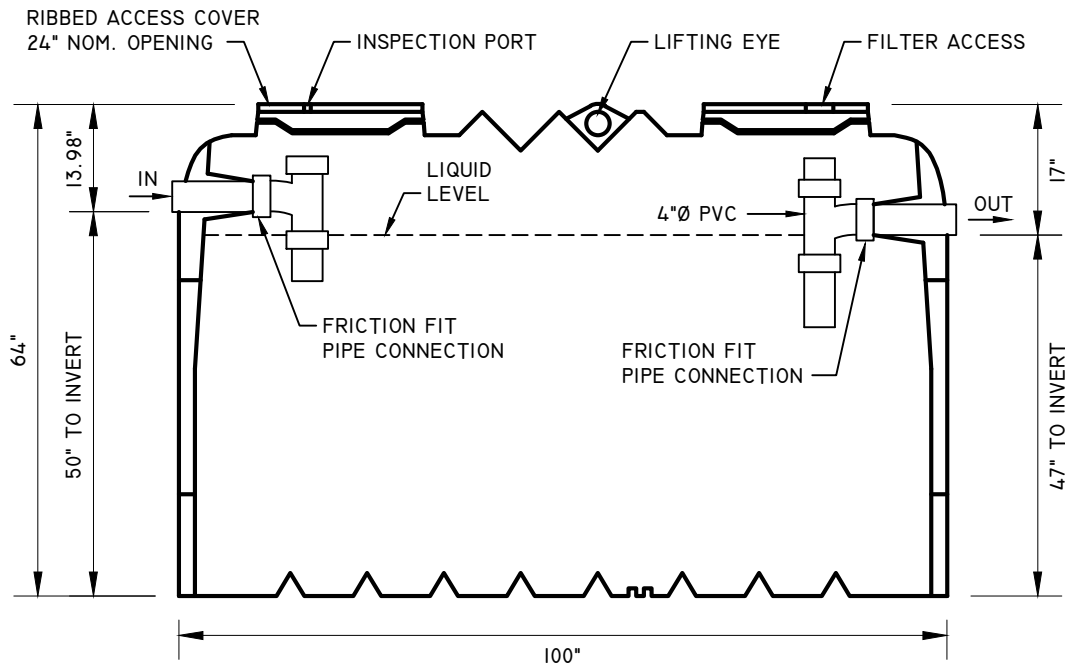

NOTE: DIMENSIONS AND VOLUMES ARE NOMINAL

www.premierplastics.com 1-800-661-4473

SEPTIC 'SUPERTANK'
SINGLE CHAMBER
CAN. MODEL STS1125S - 1125 IMP GAL

DATE: JUNE 2010

SCALE: NTS

DRAWN: SGM

SHEET. No. 1 OF 2

REV. CAN

ELEVATION

SECTION

NOTE: DIMENSIONS AND VOLUMES ARE NOMINAL

www.premierplastics.com 1-800-661-4473

SEPTIC 'SUPERTANK'
SINGLE CHAMBER
CAN. MODEL STS1125S - 1125 IMP GAL

DATE: JUNE 2010

SCALE: NTS

DRAWN: SGM