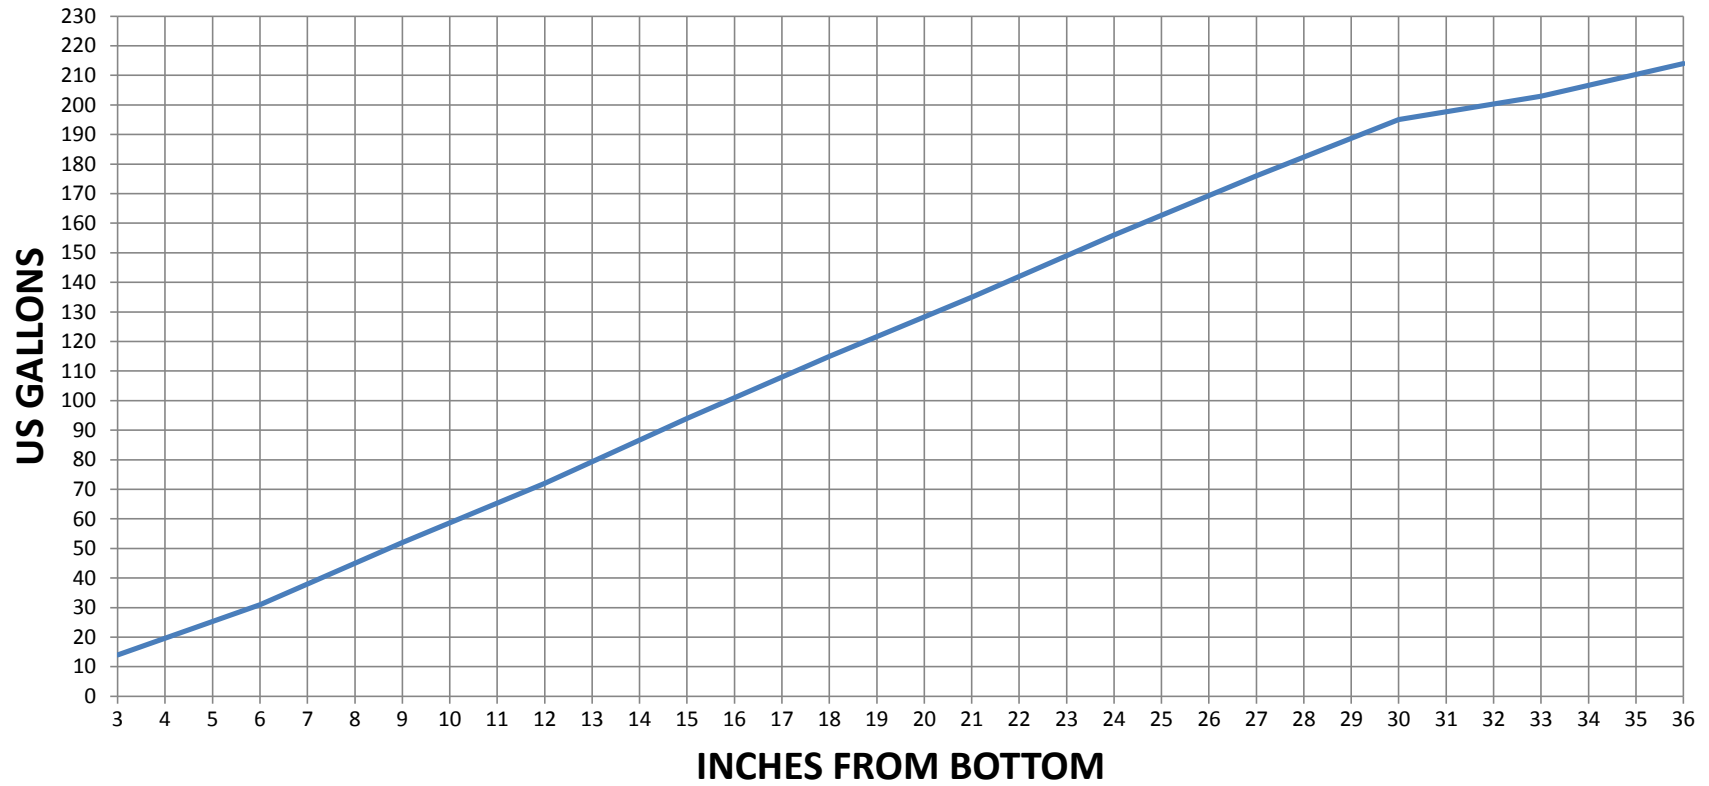

PREMIER PLASTICS INC.

LTU 210 LEG TANK - WATER VOLUME PER INCH

27-Feb-14