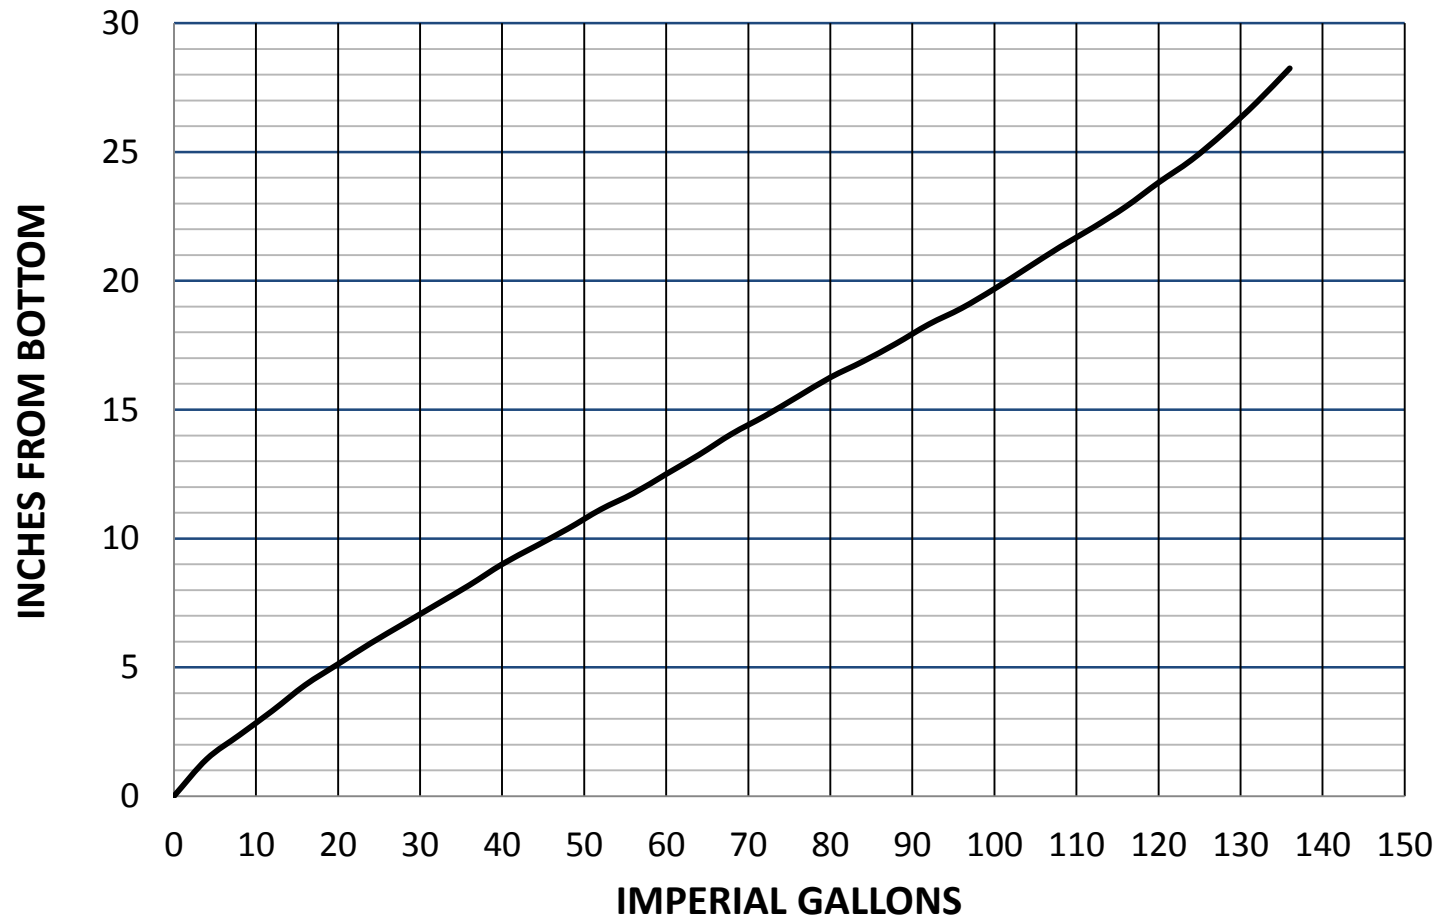

## LT 130 LEG TANK (LTU 155) - WATER VOLUME PER INCH

1 Imperial Gallon = 1.2 US Gallons

September 2, 2010