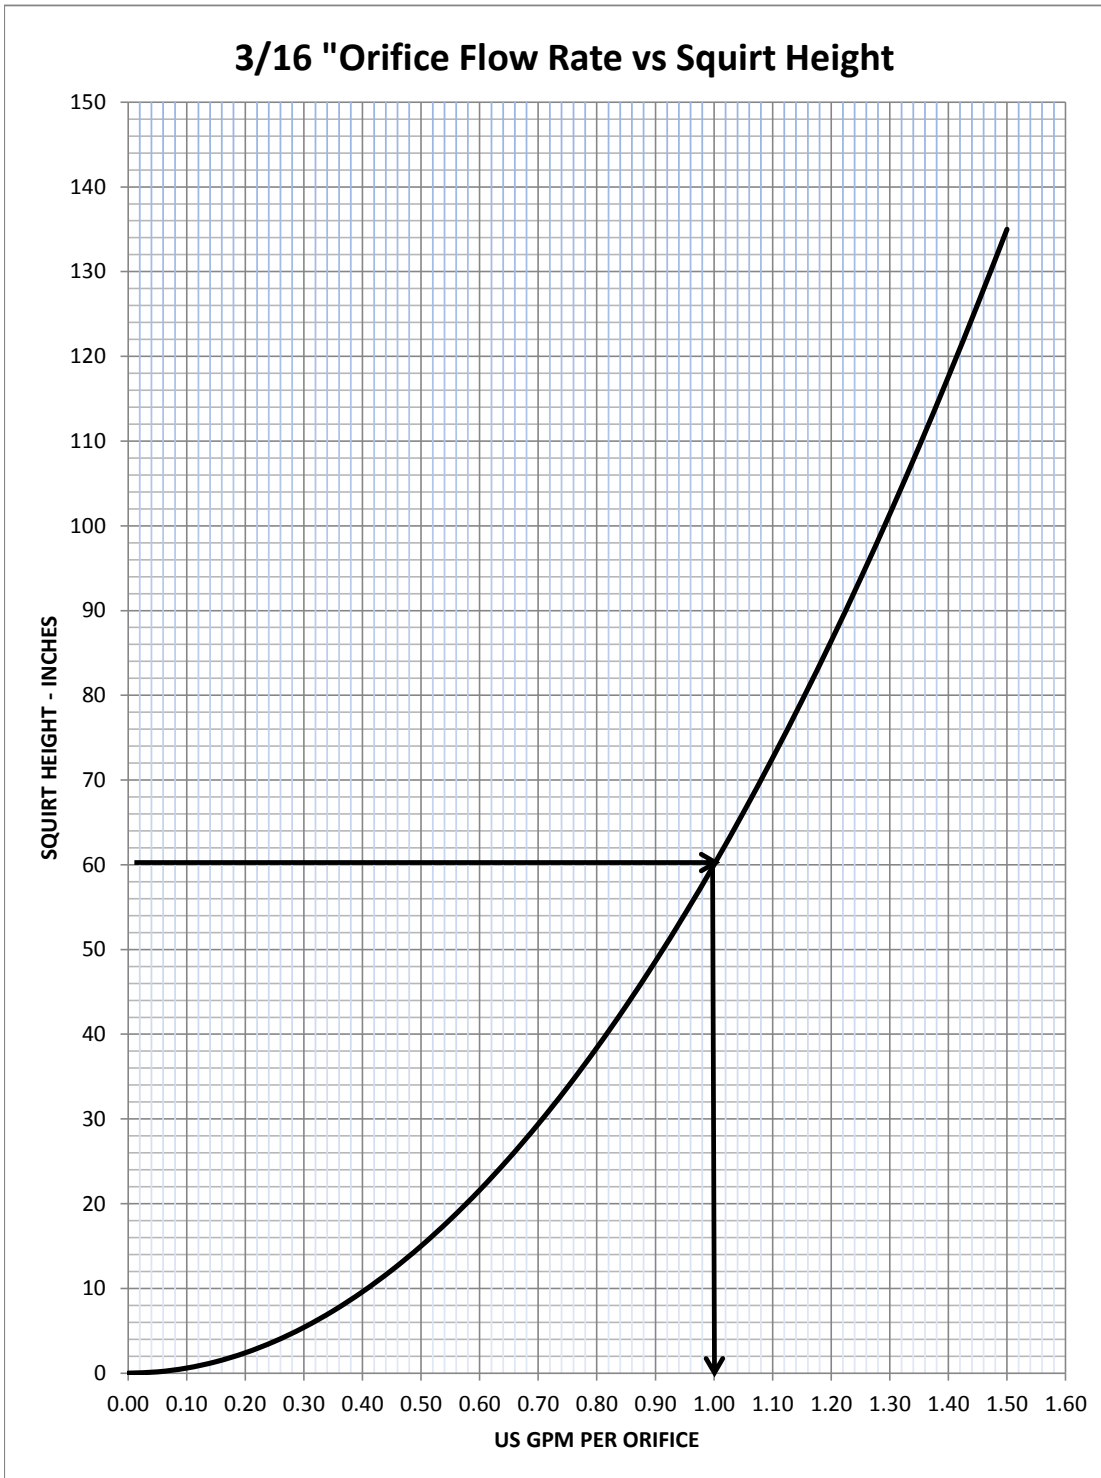

PREMIER PLASTICS INC.
FLOUT® DOSE TESTING - GRAPH 1A

June 10/2014