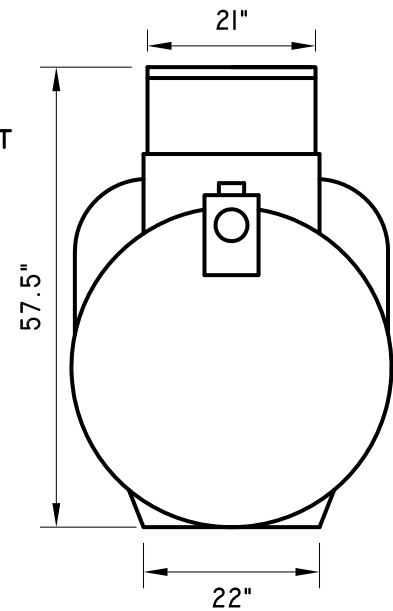

SIDE ELEVATION

END ELEVATION

TOP VIEW

**PREMIER
PLASTICS INC.**

MANUFACTURERS OF ROTATIONALLY MOULDED PRODUCTS

8328 River Way
Delta, BC, Canada
V4G 1C4
www.premierplastics.com

Toll Free: 1-800-661-4473
Bus: (604) 952-6686
Fax: (604) 952-6696
E-mail: premier@ultranet.ca

PUMP OUT TANK
WITH ACCESS EXTENSION
250 IMP. GALLON - P0250EXT
300 US. GALLON - P0300EXT
POLYETHYLENE

DATE: OCT 2008

SCALE: NTS

DRAWN: SGM

DWG. No. P0250EXT

REV.