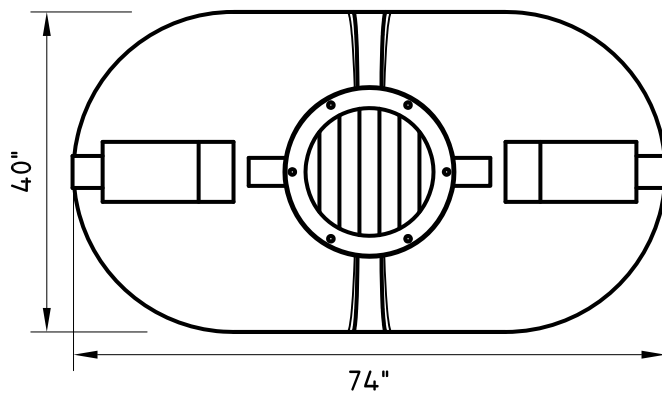

SIDE ELEVATION

END ELEVATION

TOP VIEW

**PREMIER
PLASTICS INC.**

MANUFACTURERS OF ROTATIONALLY MOULDED PRODUCTS

8328 River Way
Delta, BC, Canada
V4G 1C4
www.premierplastics.com

Toll Free: 1-800-661-4473
Bus: (604) 952-6686
Fax: (604) 952-6696
E-mail: premier@ultranet.ca

PUMP OUT TANK
WITH ACCESS EXTENSION
250 IMP. GALLON - P0250EXT
300 US. GALLON - P0300EXT
POLYETHYLENE

DATE: OCT 2008

SCALE: NTS

DRAWN: SGM

DWG. No. P0250EXT

REV.