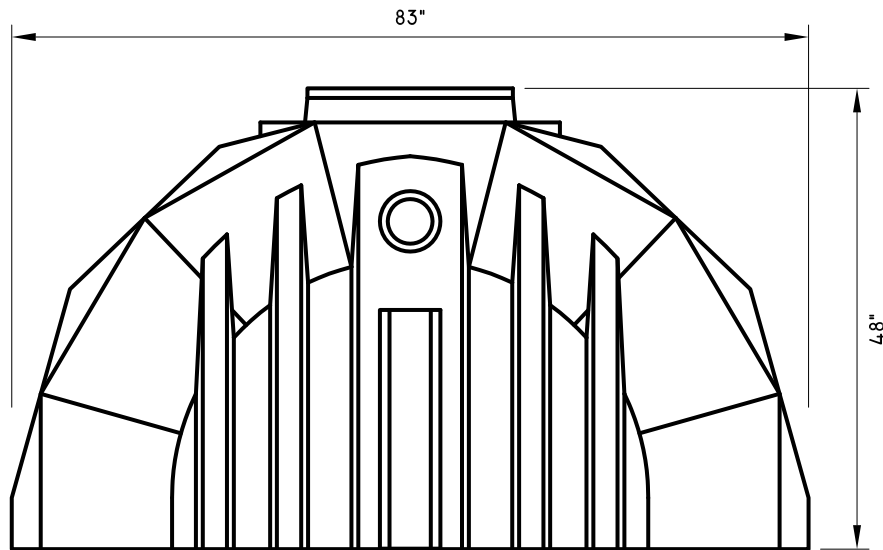

TOP VIEW

END ELEVATION

8328 River Way
Delta, BC, Canada
V4G 1C4
www.premierplastics.com

Toll Free: 1-800-661-4473
Bus: (604) 952-6686
Fax: (604) 952-6696
E-mail: premier@ultranet.ca

CISTERN 'SUPERTANK'

CAN MODEL: STC900 - 900 IMP GAL

DATE: MAY 2010

SCALE: 1:20

DRAWN: SGM

SHEET. No. 1 OF 2

REV. CAN