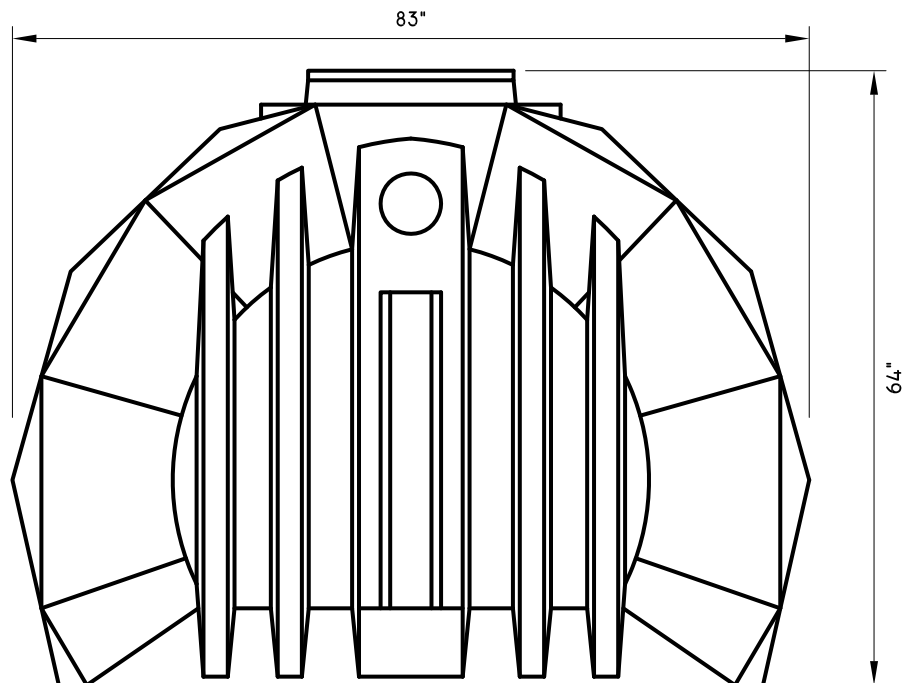

TOP VIEW

END ELEVATION

8328 River Way
Delta, BC, Canada
V4G 1C4
www.premierplastics.com

Toll Free: 1-800-661-4473
Bus: (604) 952-6686
Fax: (604) 952-6696
E-mail: premier@ultranet.ca

CISTERN 'SUPERTANK'

CAN MODEL: STC1250 - 1250 IMP GAL

DATE: MAY 2010

SCALE: 1:20

DRAWN: SGM

SHEET. No. 1 OF 2

REV. CAN